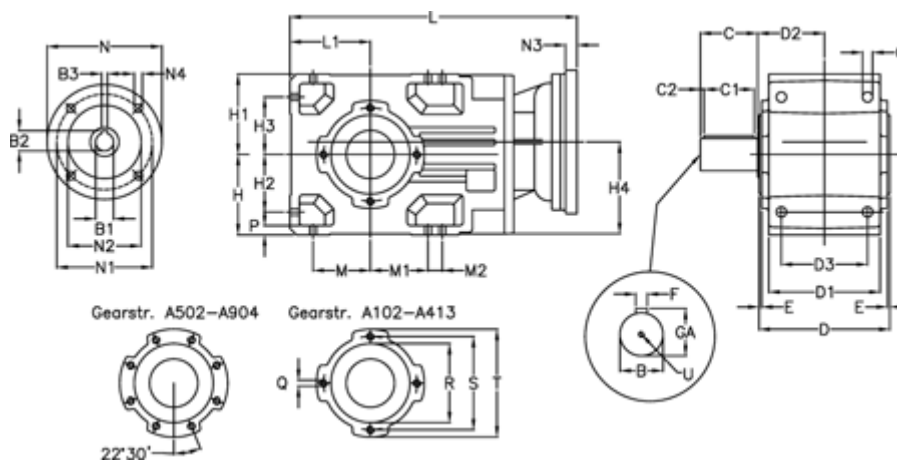

Article number: 29600101861220
 Description: Bevel helical gearbox
 A102UR-18,6-P63B5

Measures

B = 25	D1 = 95	H1 = 70	M2 = 0	Q = M8x12
B1 = 11	D2 = 63.0	H2 = 50	N = 140	R = 80
B2 = 12.8	D3 = 75	H3 = 50	N1 = 115	S = 100
B3 = 4	Description = A102UR-xx-P63 B5	H4 = 83.0	N2 = 95	T = 120
C = 45	E = 3.0	L = 282.5	N3 = -	U = M8x19
C1 = 35	F = 8	L1 = 70	N4 = M8x19	
C2 = 5.0	GA = 28	M = 50	O = 9.5	
D = 117	H = 70	M1 = 50	P = 9	